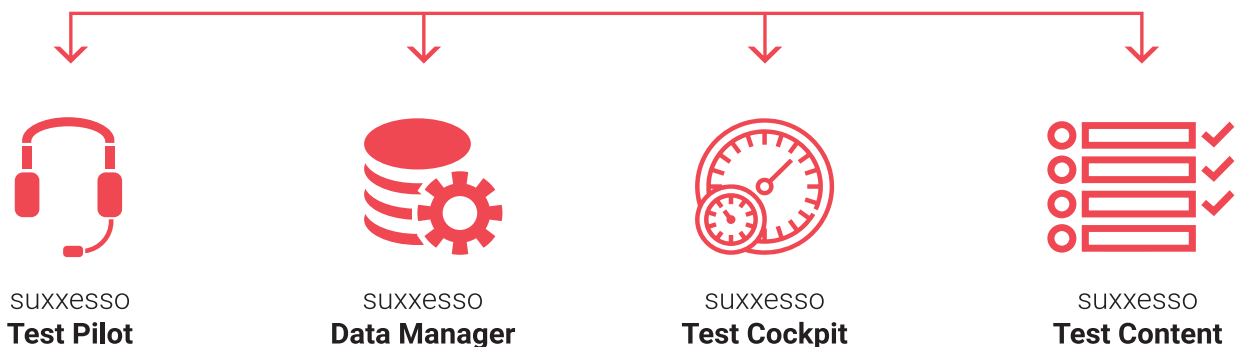

suxxesso Tool Suite

suxxesso

suxxesso gmbh
Reklewskigasse 3, Haus 6
1230 Vienna
Austria

T: +43 1 9532 567
communication@suxxesso.com
www.suxxesso.com

SAP® Certified
Integration with SAP Applications
SAP® Certified
Integration with SAP NetWeaver®
SAP® Partner
Open Ecosystem